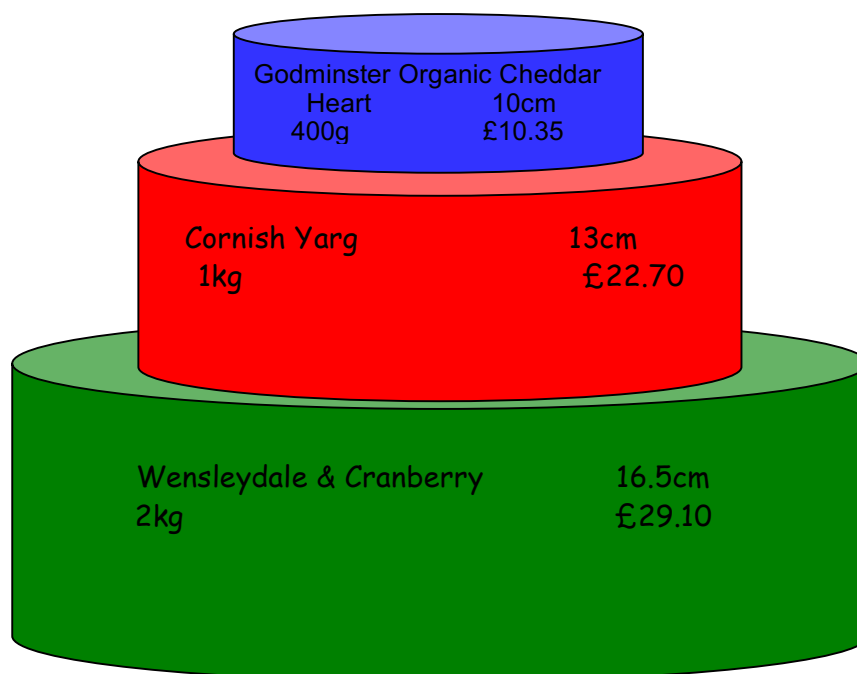

Cheese Celebration Cake Layout Example

Total Price £67.70

Weight 3.4kg

25-50 portions

22a Jubilee Drive, Loughborough, LE11 5XS

Office: 01509 767475

Phil: 07719 814402

Vic: 07850 090033