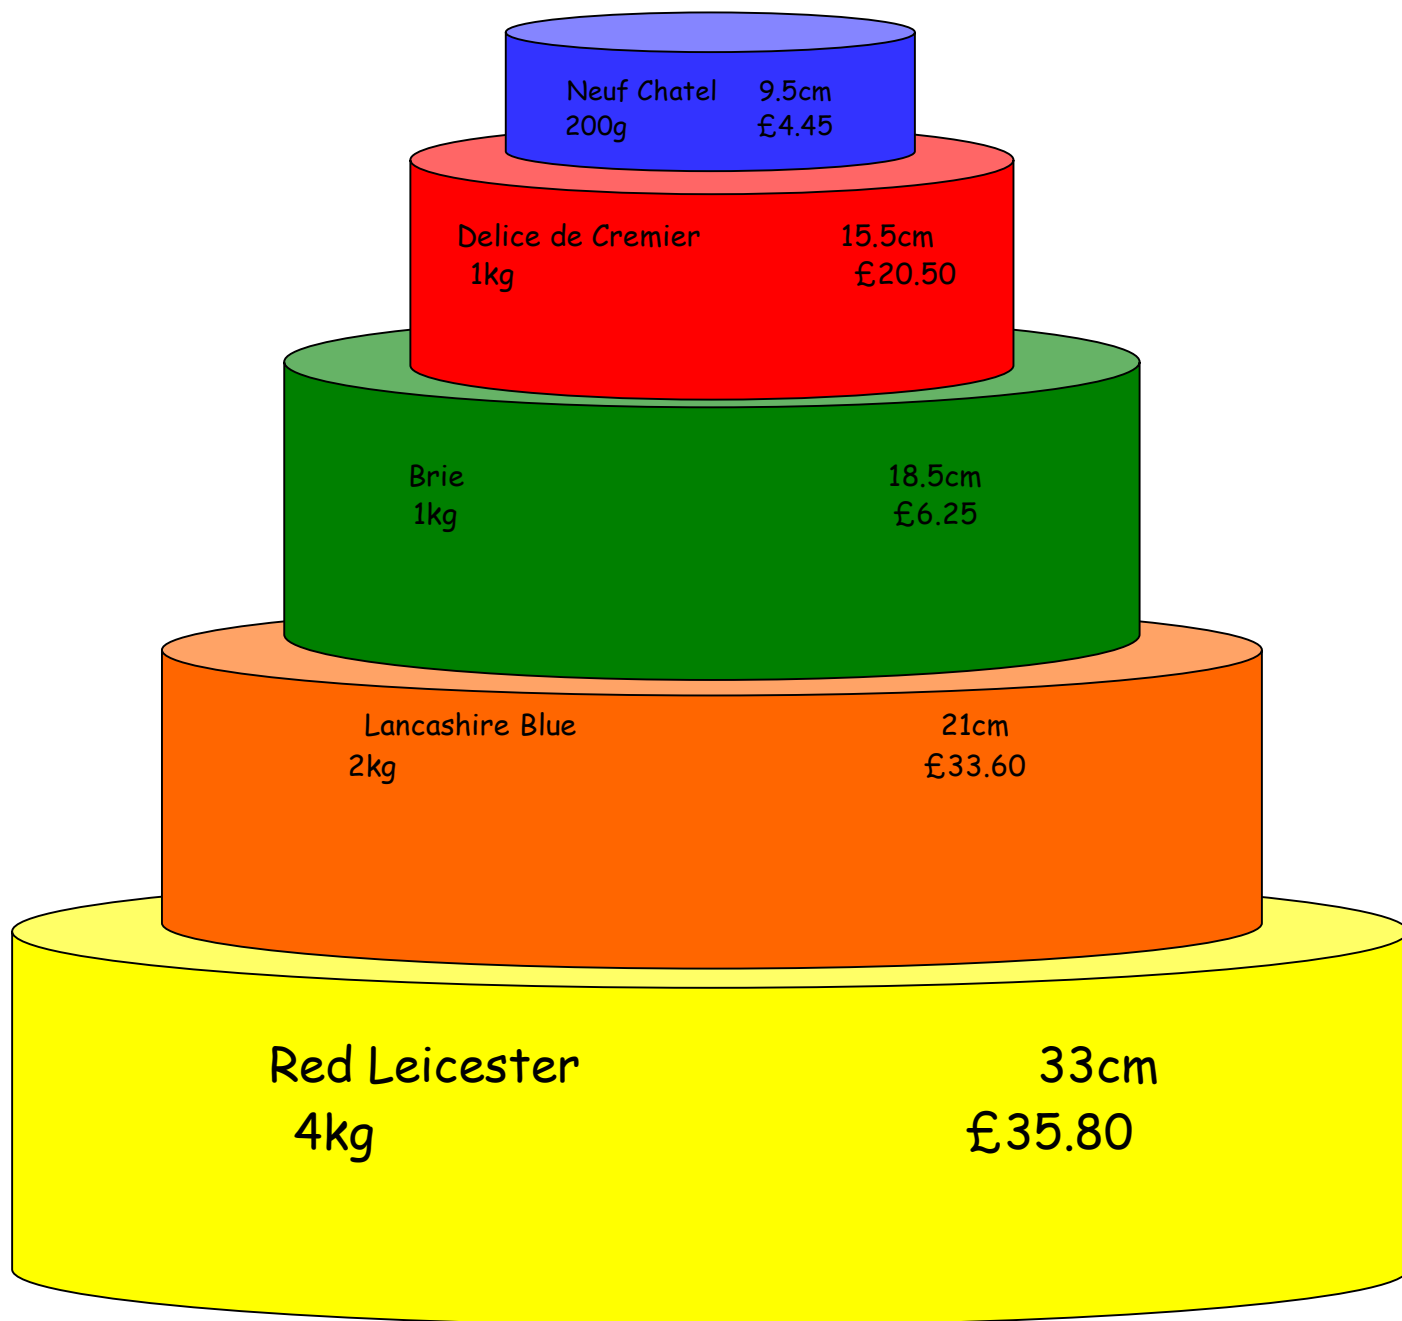

Cheese Celebration Cake Layout Example

Total price £100.60

Weight 8.2kg

70-100 portions

22a Jubilee Drive, Loughborough, LE11 5XS

Office: 01509 767475

Phil: 07719 814402

Vic: 07850 090033