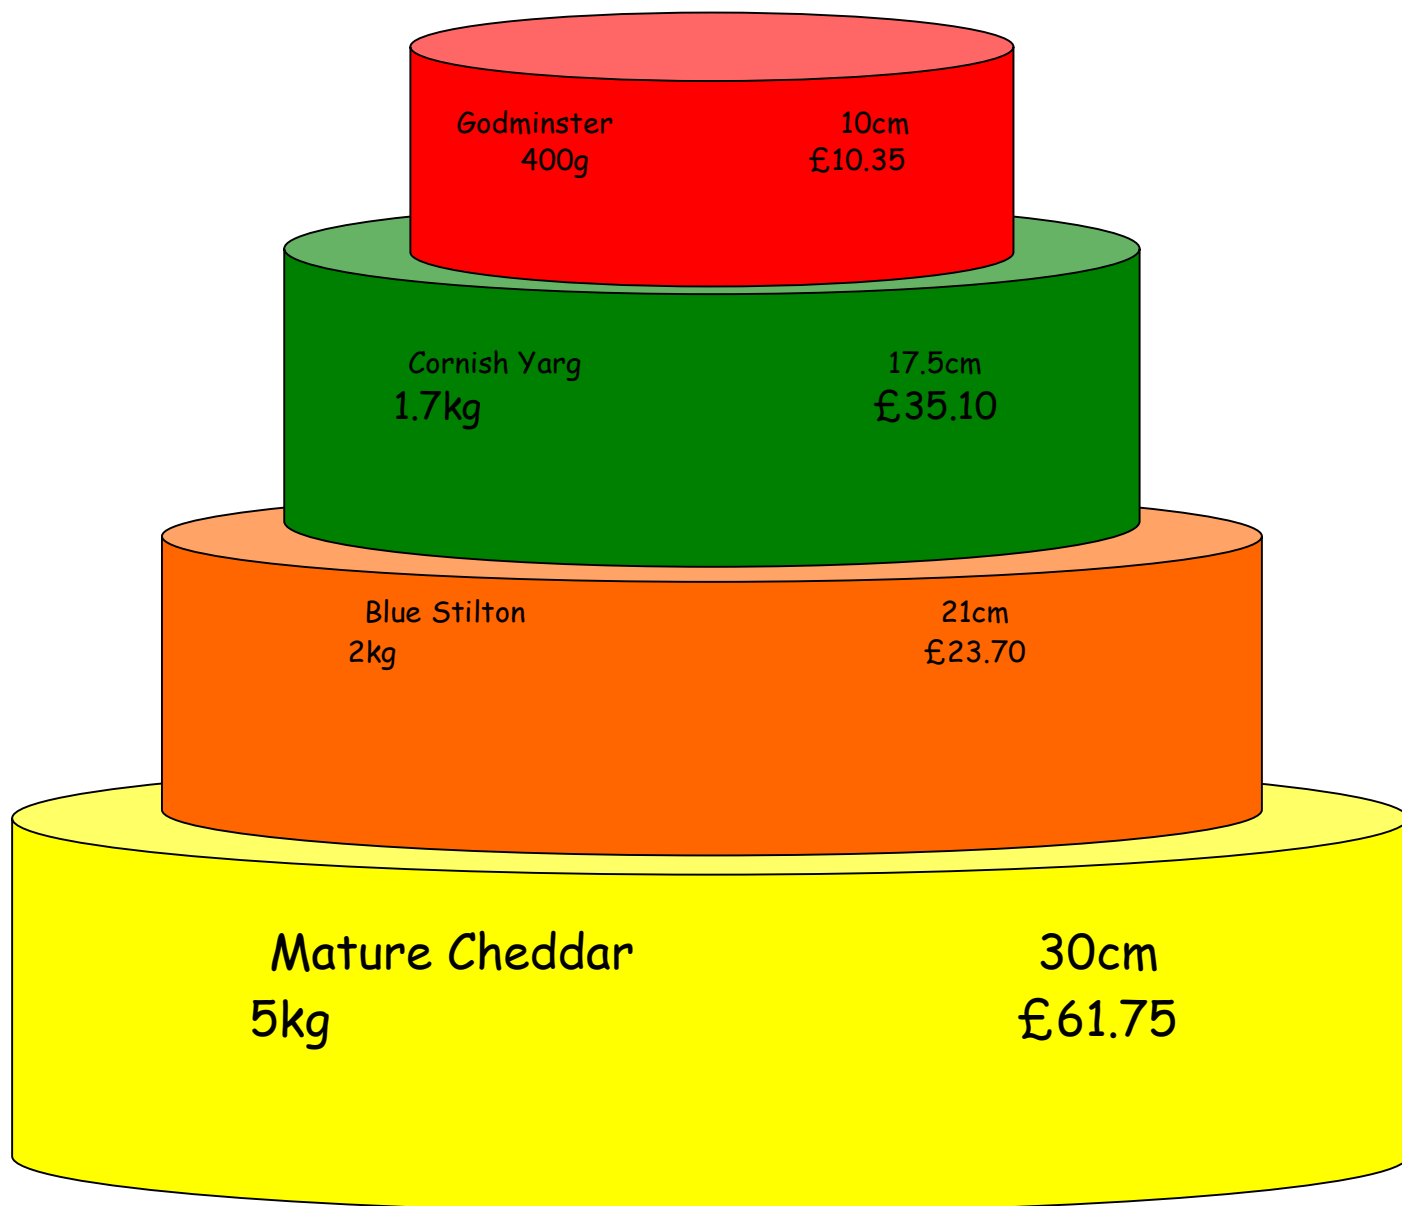

## Cheese Celebration Cake Layout Example

Total price £130.90

Weight 9.1kg

80-110 portions

22a Jubilee Drive, Loughborough, LE11 5XS

Office: 01509 767475

Phil: 07719 814402

Vic: 07850 090033