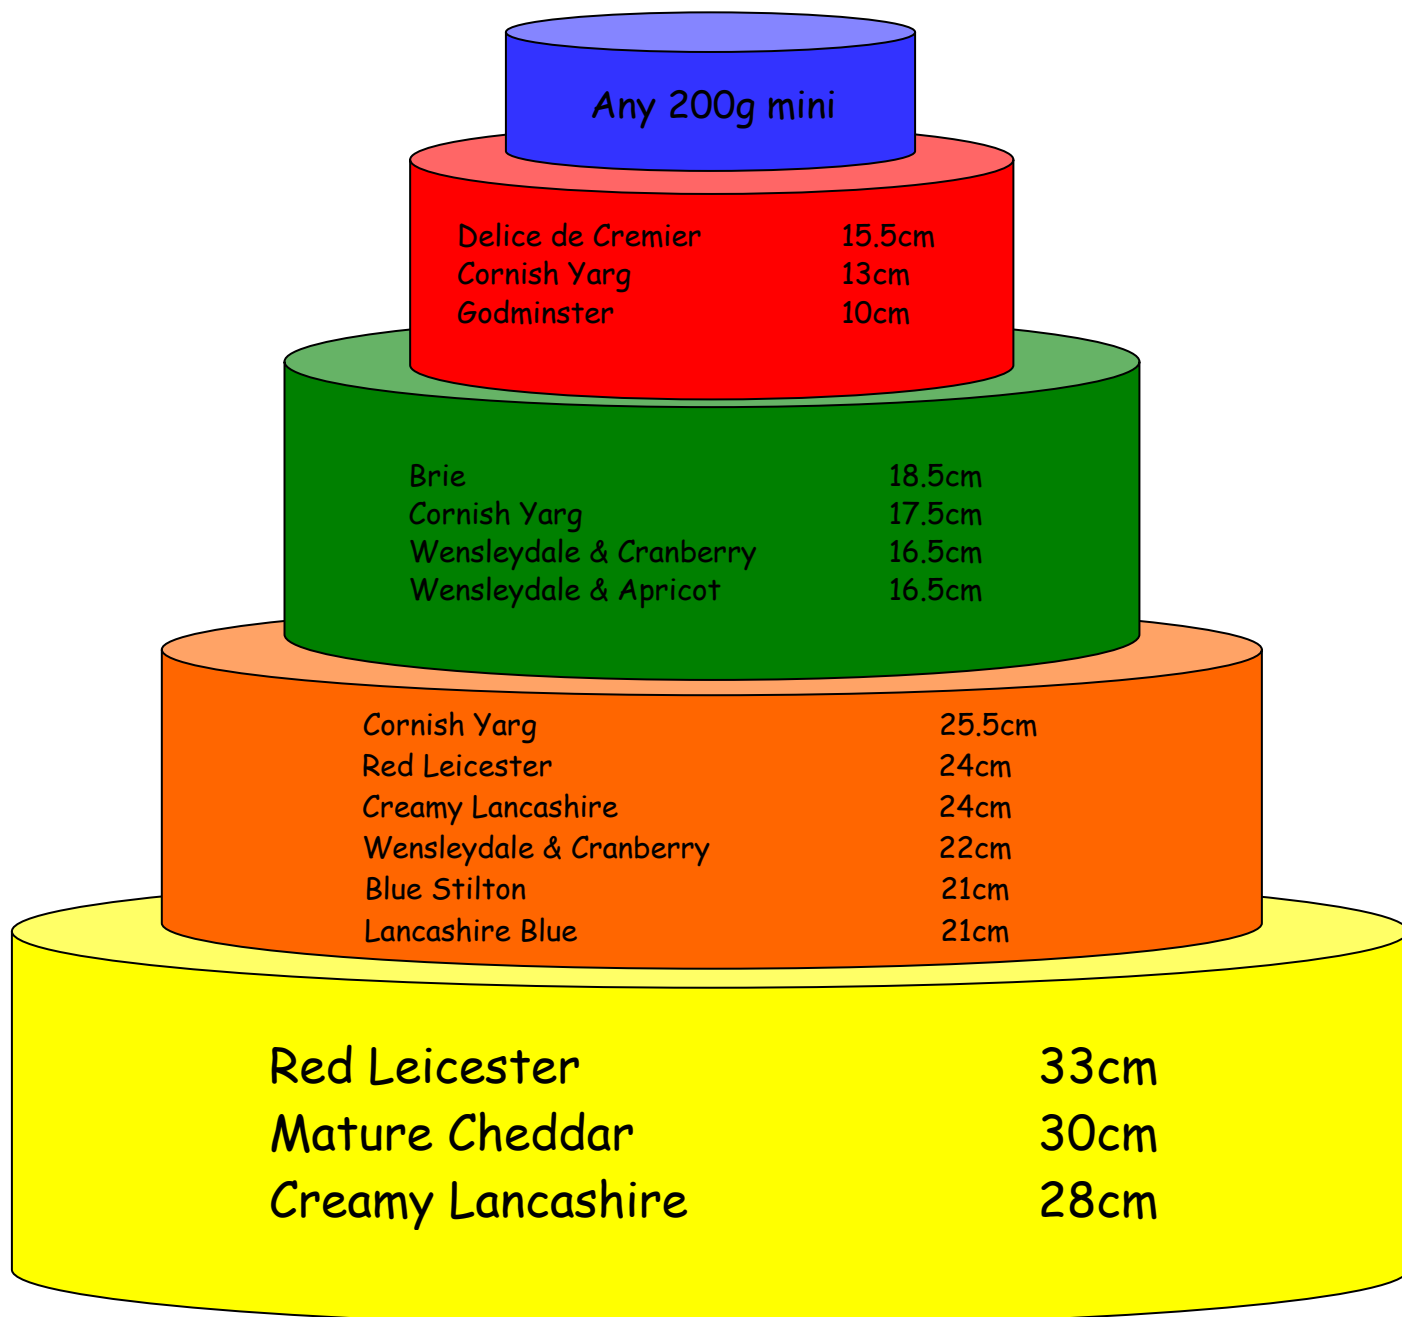

## Cheese Celebration Cake Layout Example

22a Jubilee Drive, Loughborough, LE11 5XS

Office: 01509 767475

Phil: 07719 814402

Vic: 07850 090033

Company No. 06582910 • Vat Reg No. 933 6773 95

fdlcheese@aol.com